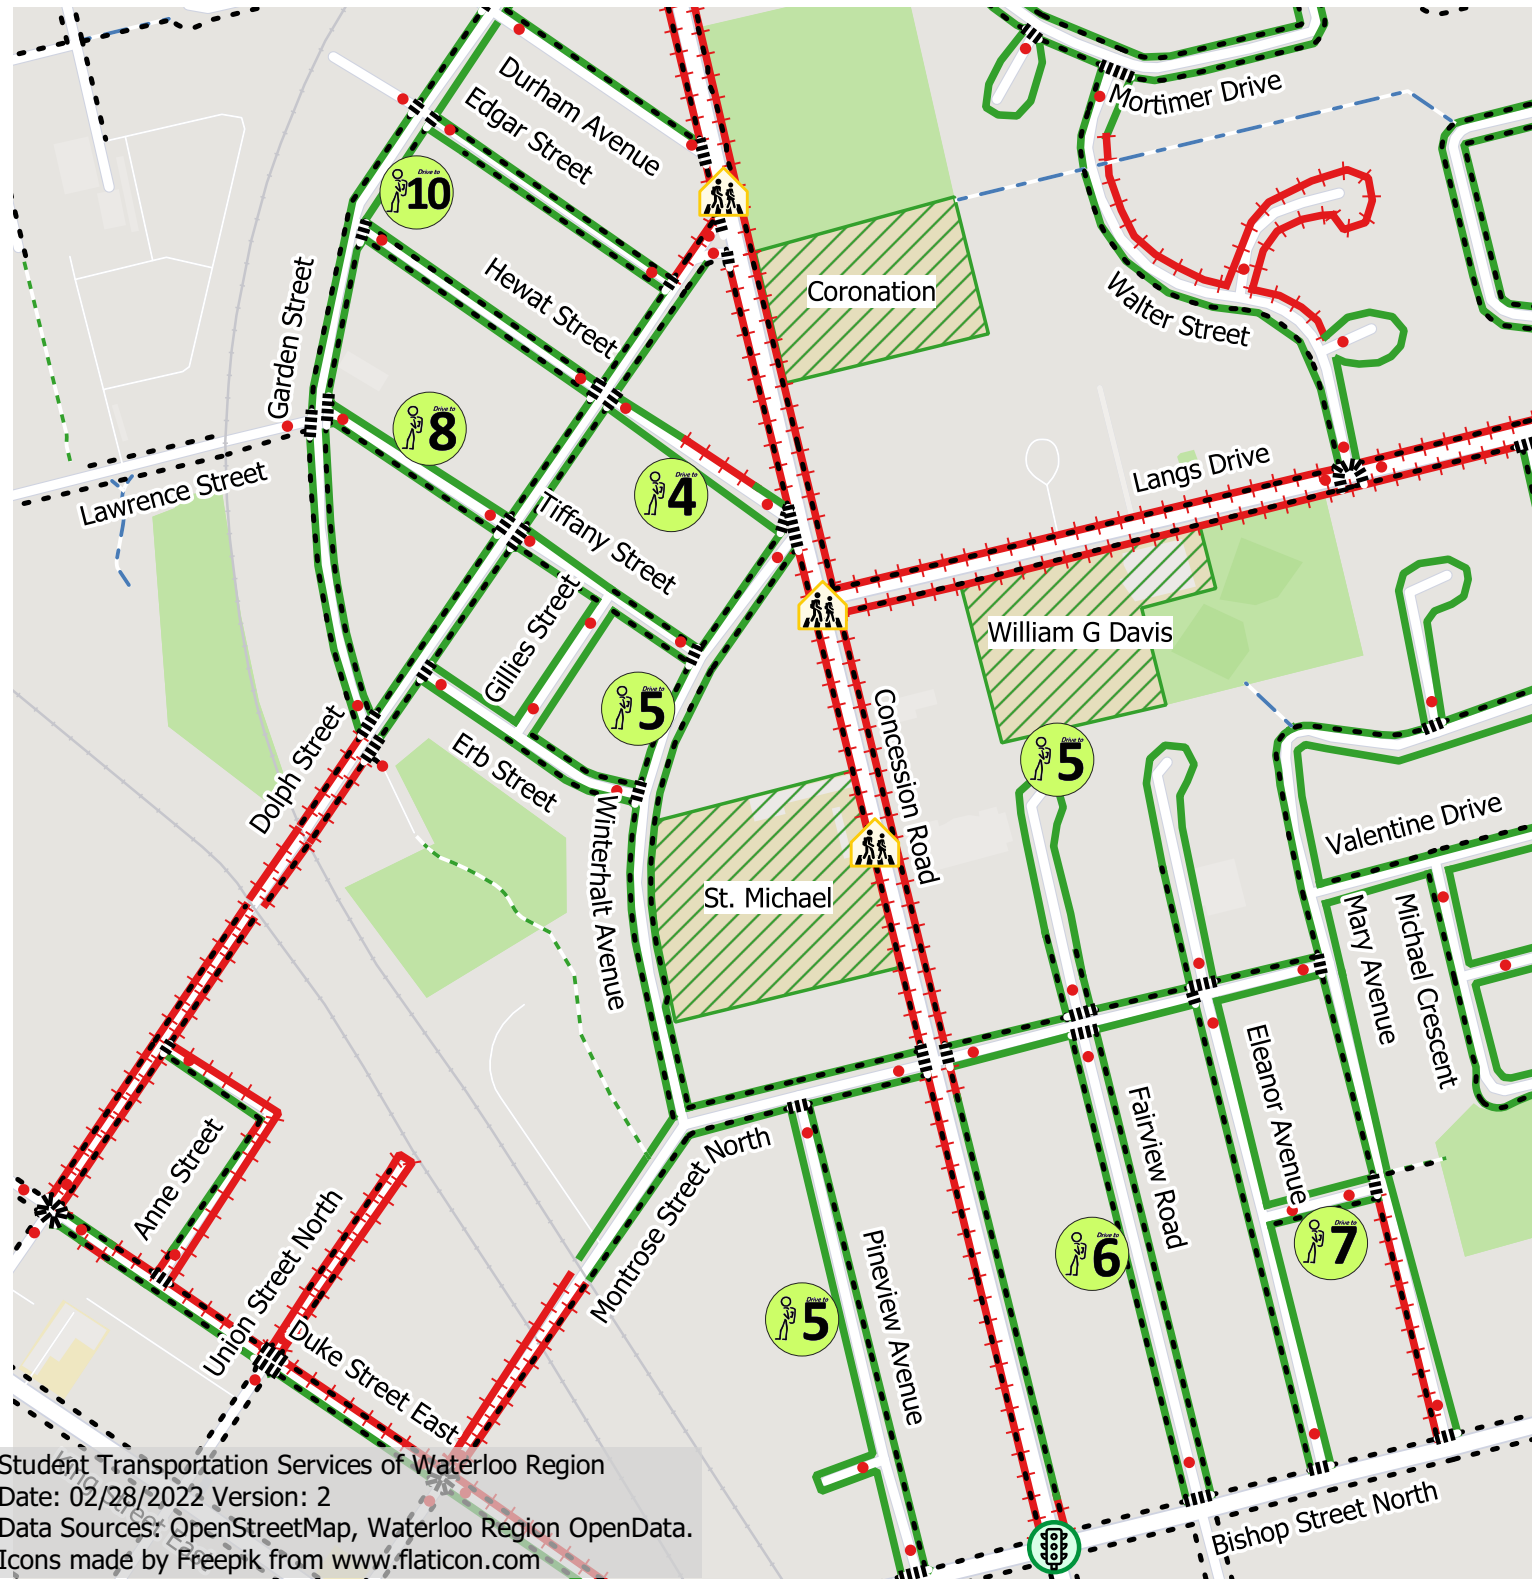

St. Michael Parking Map

-  School Site
-  Sidewalks
-  Painted Pedestrian Crosswalks

- Trails**
-  Not Winter Maintained
 -  Winter Maintained

- Intersection Details**
-  Stop Sign
 -  Adult Crossing Guard

- Parking Areas**
-  Parking Restrictions Apply
 -  On-Street Parking

- ParkAndWalkLocations**
-  5 Walk Time (min)

User must adhere to all applicable municipal and provincial traffic laws and By-laws. Legal parking areas do not guarantee a safe route to school.